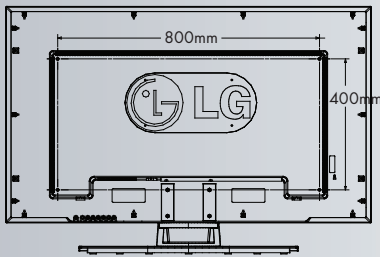

INFORMATION DISPLAY FOR SERIAL NUMBER

SPLIT ZOOM (self video wall)  
Up to 5 x 5 matrix - adjusts for bezel width

OPTIONAL HIDDEN SPEAKERS (SP0000K) &  
OPTIONAL STAND (ST4710K)

3-YEAR LIMITED WARRANTY  
parts/labor

[www.LGolutions.com](http://www.LGolutions.com)

**LG**  
Life's Good

Rear Jack Pack Panel

PANEL	
LCD Panel Type	47"
Display Area	46.9" diagonal
Aspect Ratio	16 : 9
Native Resolution	1920 x 1080 (Full HD)
Pixels (H x V x 3)	6,220,800
Brightness	500 cd/m <sup>2</sup>
Contrast Ratio	1,300:1, 20,000:1 (DCR)
Color Gamut	72%
T <sub>ni</sub>	75°C
Viewing Angle (H x V)	178° x 178°
Color Depth	1.06 Billion
Response Time	10ms (G to G)
Surface Treatment	Hard Coating (3H) Anti-glare
Lifetime	50,000 Hr., Portrait & Landscape
VIDEO	
Max Input Resolution	1920 x 1080 @ 60Hz (RGB, HDMI/DVI)
Recommended Resolution	1920 x 1080 @ 60Hz (RGB, HDMI/DVI)
H-Scanning Frequency	30 ~ 83kHz (RGB, HDMI/DVI)
V-Scanning Frequency	56 ~ 75 Hz (RGB), 60 Hz (HDMI/DVI)
Pixel Frequency	148.5 MHz (RGB, HDMI/DVI)
Sync Compatibility	Separate / Composite / Digital
Video Input	RGB, HDMI/DVI
Picture Mode	Vivid/Standard/Cinema/Sports/Game/Expert1/Expert2
Color Temperature	Warm/Medium/Cool
REAR INPUTS/OUTPUTS	
Component Video	Yes, 1 Hi-Res
PC Input via 15-Pin Sub "D"	Yes, 1 / 1
Composite Video Input/Output	1 / 1
Audio Output	Yes
Audio Inputs	Yes, 2 Plus PC Sound