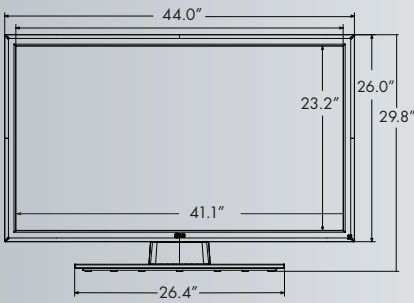

INFORMATION DISPLAY FOR SERIAL NUMBER

SPLIT ZOOM (self video wall)  
Up to 5 x 5 matrix - adjusts for bezel width

OPTIONAL HIDDEN SPEAKERS (SP0000K) &  
OPTIONAL STAND (ST4710K)

3-YEAR LIMITED WARRANTY  
parts/labor

[www.LGolutions.com](http://www.LGolutions.com)

**LG**  
Life's Good

Rear Jack Pack Panel

PANEL	
LCD Panel Type	47"
Display Area	46.9" diagonal
Aspect Ratio	16 : 9
Native Resolution	1920 x 1080 (Full HD)
Pixels (H x V x 3)	6,220,800
Brightness	500 cd/m <sup>2</sup>
Contrast Ratio	1,300:1, 20,000:1 (DCR)
Color Gamut	72%
T <sub>ni</sub>	75°C
Viewing Angle (H x V)	178° x 178°
Color Depth	1.06 Billion
Response Time	10ms (G to G)
Surface Treatment	Hard Coating (3H) Anti-glare
Lifetime	50,000 Hr., Portrait & Landscape
VIDEO	
Max Input Resolution	1920 x 1080 @ 60Hz (RGB, HDMI/DVI)
Recommended Resolution	1920 x 1080 @ 60Hz (RGB, HDMI/DVI)
H-Scanning Frequency	30 ~ 83kHz (RGB, HDMI/DVI)
V-Scanning Frequency	56 ~ 75 Hz (RGB), 60 Hz (HDMI/DVI)
Pixel Frequency	148.5 MHz (RGB, HDMI/DVI)
Sync Compatibility	Separate / Composite / Digital
Video Input	RGB, HDMI/DVI
Picture Mode	Vivid/Standard/Cinema/Sports/Game/Expert1/Expert2
Color Temperature	Warm/Medium/Cool
REAR INPUTS/OUTPUTS	
Component Video	Yes, 1 Hi-Res
PC Input via 15-Pin Sub "D"	Yes, 1 / 1
Composite Video Input/Output	1 / 1
Audio Output	Yes
Audio Inputs	Yes, 2 Plus PC Sound

CABINET	
Color	Black
Bezel Width	36mm
Monitor Dimension (W×H×D)	44.0" x 26.0" x 4.7"
Monitor Weight	63.5 lbs
Monitor Dimension w/opt. stand (W×H×D)	44.0" x 29.8" x 11.9"
Weight w/opt. stand	72.4 lbs
Weight w/opt. stand and opt. speakers	74.0 lbs
Carton Dimensions (W×H×D)	47.4" x 30.6" x 13.1" (Head Only) 55.4" x 31.9" x 11.8" (Full Package)
Packed Weight	69.5 lbs (Head Only) 83.5 lbs (Full Package)