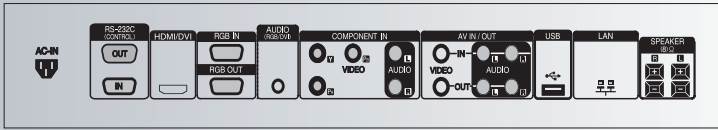

INFORMATION DISPLAY FOR SERIAL NUMBER

SPLIT ZOOM (self video wall)  
Up to 5 x 5 matrix - adjusts for bezel width

OPTIONAL HIDDEN SPEAKERS (SP0000K) &  
OPTIONAL STAND (ST4710K)

3-YEAR LIMITED WARRANTY  
parts/labor

[www.LGolutions.com](http://www.LGolutions.com)

**LG**  
Life's Good

Rear Jack Pack Panel

PANEL	
LCD Panel Type	47"
Display Area	46.9" diagonal
Aspect Ratio	16 : 9
Native Resolution	1920 x 1080 (Full HD)
Pixels (H x V x 3)	6,220,800
Brightness	500 cd/m <sup>2</sup>
Contrast Ratio	1,300:1, 20,000:1 (DCR)
Color Gamut	72%
T <sub>ni</sub>	75°C
Viewing Angle (H x V)	178° x 178°
Color Depth	1.06 Billion
Response Time	10ms (G to G)
Surface Treatment	Hard Coating (3H) Anti-glare
Lifetime	50,000 Hr., Portrait & Landscape
VIDEO	
Max Input Resolution	1920 x 1080 @ 60Hz (RGB, HDMI/DVI)
Recommended Resolution	1920 x 1080 @ 60Hz (RGB, HDMI/DVI)
H-Scanning Frequency	30 ~ 83kHz (RGB, HDMI/DVI)
V-Scanning Frequency	56 ~ 75 Hz (RGB), 60 Hz (HDMI/DVI)
Pixel Frequency	148.5 MHz (RGB, HDMI/DVI)
Sync Compatibility	Separate / Composite / Digital
Video Input	RGB, HDMI/DVI
Picture Mode	Vivid/Standard/Cinema/Sports/Game/Expert1/Expert2
Color Temperature	Warm/Medium/Cool
REAR INPUTS/OUTPUTS	
Component Video	Yes, 1 Hi-Res
PC Input via 15-Pin Sub "D"	Yes, 1 / 1
Composite Video Input/Output	1 / 1
Audio Output	Yes
Audio Inputs	Yes, 2 Plus PC Sound

AUDIO	
Auto Volume	Yes
Balance	Yes
Audio Power	20W (10W x 2)
Speaker On/off	Yes
Sound mode	Standard/Music/Cinema/Sports/Game

SPECIAL FEATURES	
NC2000(Optional PC) compatible	Yes
New Temperature Sensor	Yes
Split Zoom (Self Video Wall, Max 5 x 5)	Yes, supports natural mode
Source Selection	HDMI/DVI/RGB/Component/AV, SuperSign (Option)